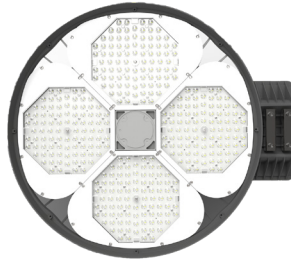

9.69"(H) x 29.61"(W) x 24.53"(D)

Features

- Die-Cast Aluminum Housing with Powder Coat Finish (Black and Gray)
- LED: SMD5050
- Specify 3 Watt Stops
- 7-year Warranty
- Lens: Prismatic Polycarbonate Lens

Phone: (877) 805-2252 | Fax: (877) 805-2252
www.westgatemfg.com |

WG-08152024

Photometrics: HML-60-200W-XXK-CLR

BUG Rating: B4-U0-G3

Area 75'x 75' Mounting Height: 9'

Other Views:

Gray:

Side View

Front View

Back View

Black:

Side View

Front View

Back View

Sample Ordering

Model	Watt	Watt	Color Temp.	Finishes
HML	-	60	-	200W - XXK - CLR
				40K = 4000K 45K = 4500K 50K = 5000K 57K = 5700K
				BK = BLACK GY = GRAY

Accessories:

Blank = No Option For Accessories
 HML-SH1-CLR = HML High-Mast Glare Shield For Up To 750W Version. Specify Bk Or Cy
 HML-SCK = HML High-Mast NEMA Socket And Shorting Cap Pre-Installed

ACCESSORIES: