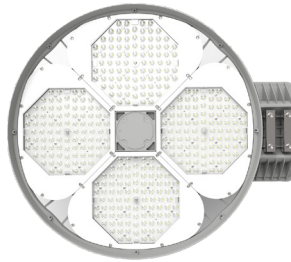

9.69"(H) x 29.61"(W) x 24.53"(D)

Features

- Die-Cast Aluminum Housing with Powder Coat Finish (Black and Gray)
- LED: SMD5050
- Specify 3 Watt Stops
- 7-year Warranty
- Lens: Prismatic Polycarbonate Lens

Lighting:

- Dimming: 0-10V Dimming
- Lens: Prismatic Polycarbonate Lens
- LED: SMD5050
- Total lumens: 290000LM
- Color Temperatures: 4000K/4500K/5000K/5700K Specify
- Color Rendering Index: CRI ≥ 70
- Rated Life: 70,000 Hrs
- Beam Angle: 155 x155°

Phone: (877) 805-2252 | Fax: (877) 805-2252
www.westgatemfg.com |

WG-08152024

Photometrics: HML-60-200W-XXK-CLR

BUG Rating: B4-U0-G3

Area 75'x 75' Mounting Height: 9'

Other Views:

Gray:

Side View

Front View

Back View

Black:

Side View

Front View

Back View

Sample Ordering

Model	Watt	Watt	Color Temp.	Finishes
HML	-	60	-	200W - XXK - CLR
				40K = 4000K 45K = 4500K 50K = 5000K 57K = 5700K
				BK = BLACK GY = GRAY