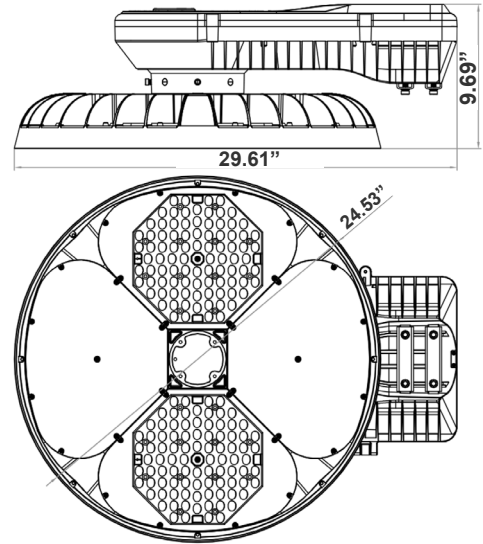

9.69"(H) x 29.61"(W) x 24.53"(D)

Features

- Die-Cast Aluminum Housing with Powder Coat Finish (Black and Gray)
- LED: SMD5050
- Specify 3 Watt Stops
- 7-year Warranty
- Lens: Prismatic Polycarbonate Lens

Technical Specifications

Electrical:

- Voltage: 120-277V AC 60Hz
- Wattage: 60W~200W, Specify 3 Watt Stops
- Power Factor: >0.90
- Efficacy: 145LPW

Mechanical:

- Die-Cast Aluminum Housing with Powder Coat Finish (Black and Gray)
- Cord type: 3' SJTW 18/3 AWG Cable
- Operating Temperature: -40°F to 113°F
- IP Rating: IP65, Suitable for Wet Locations
- 7-year Warranty

Phone: (877) 805-2252 | Fax: (877) 805-2252
www.westgatemfg.com |

WG-08152024

Photometrics: HML-60-200W-XXK-CLR

BUG Rating: B4-U0-G3

Area 75'x 75' Mounting Height: 9'

Other Views:

Gray:

Side View