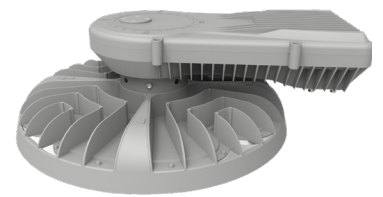

Photometrics: HML-60-200W-XXK-CLR

BUG Rating: B4-U0-G3

Area 75'x 75' Mounting Height: 9'

Other Views:

Gray:

Back View

Black:

Side View

Sample Ordering

Model	Watt	Watt	Color Temp.	Finishes
HML	-	60	-	200W - XXK - CLR
				40K = 4000K 45K = 4500K 50K = 5000K 57K = 5700K
				BK = BLACK GY = GRAY

Accessories:

Blank = No Option For Accessories
HML-SH1-CLR = HML High-Mast Glare Shield For Up To 750W Version. Specify Bk Or Cy
HML-SCK = HML High-Mast NEMA Socket And Shorting Cap Pre-Installed

ACCESSORIES: