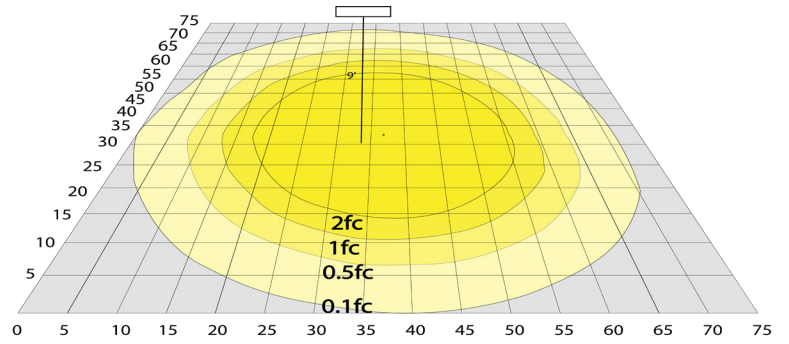

Phone: (877) 805-2252 | Fax: (877) 805-2252
www.westgatemfg.com |

WG-08152024

Photometrics: HML-60-200W-XXK-CLR

BUG Rating: B4-U0-G3

Area 75'x 75' Mounting Height: 9'

Other Views:

Gray:

Side View

Front View

Back View

Black:

Side View

Front View

Back View

Sample Ordering

Model	Watt	Watt	Color Temp.	Finishes
HML	-	60	-	200W - XXK - CLR
				40K = 4000K 45K = 4500K 50K = 5000K 57K = 5700K
				BK = BLACK GY = GRAY