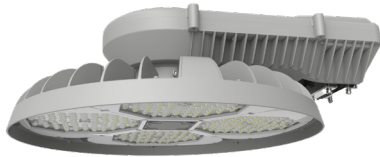

Phone: (877) 805-2252 | Fax: (877) 805-2252
www.westgatemfg.com |

WG-08152024

Photometrics: HML-60-200W-XXK-CLR

BUG Rating: B4-U0-G3

Area 75'x 75' Mounting Height: 9'

Other Views:

Gray:

Side View