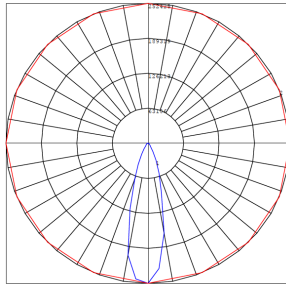

Phone: (877) 805-2252 | Fax: (877) 805-2252
www.westgatemfg.com |

WG-08152024

Photometrics: HML-60-200W-XXK-CLR

BUG Rating: B4-U0-G3

Area 75'x 75' Mounting Height: 9'

Other Views:

Gray:

Side View