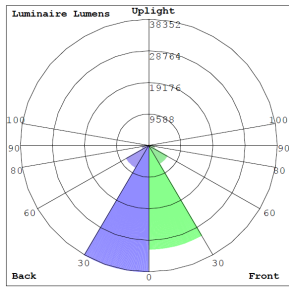

Lighting:

- Dimming: 0-10V Dimming
- Lens: Prismatic Polycarbonate Lens
- LED: SMD5050
- Total lumens: 290000LM
- Color Temperatures: 4000K/4500K/5000K/5700K Specify
- Color Rendering Index: CRI ≥ 70
- Rated Life: 70,000 Hrs
- Beam Angle: 155 x155°

Phone: (877) 805-2252 | Fax: (877) 805-2252
www.westgatemfg.com |

WG-08152024

Photometrics: HML-60-200W-XXK-CLR

BUG Rating: B4-U0-G3

Area 75'x 75' Mounting Height: 9'

Other Views:

Gray:

Side View

Front View

Back View

Black:

Side View

Front View

Back View

Sample Ordering

Model	Watt	Watt	Color Temp.	Finishes
HML	-	60	-	200W - XXK - CLR
				40K = 4000K 45K = 4500K 50K = 5000K 57K = 5700K
				BK = BLACK GY = GRAY